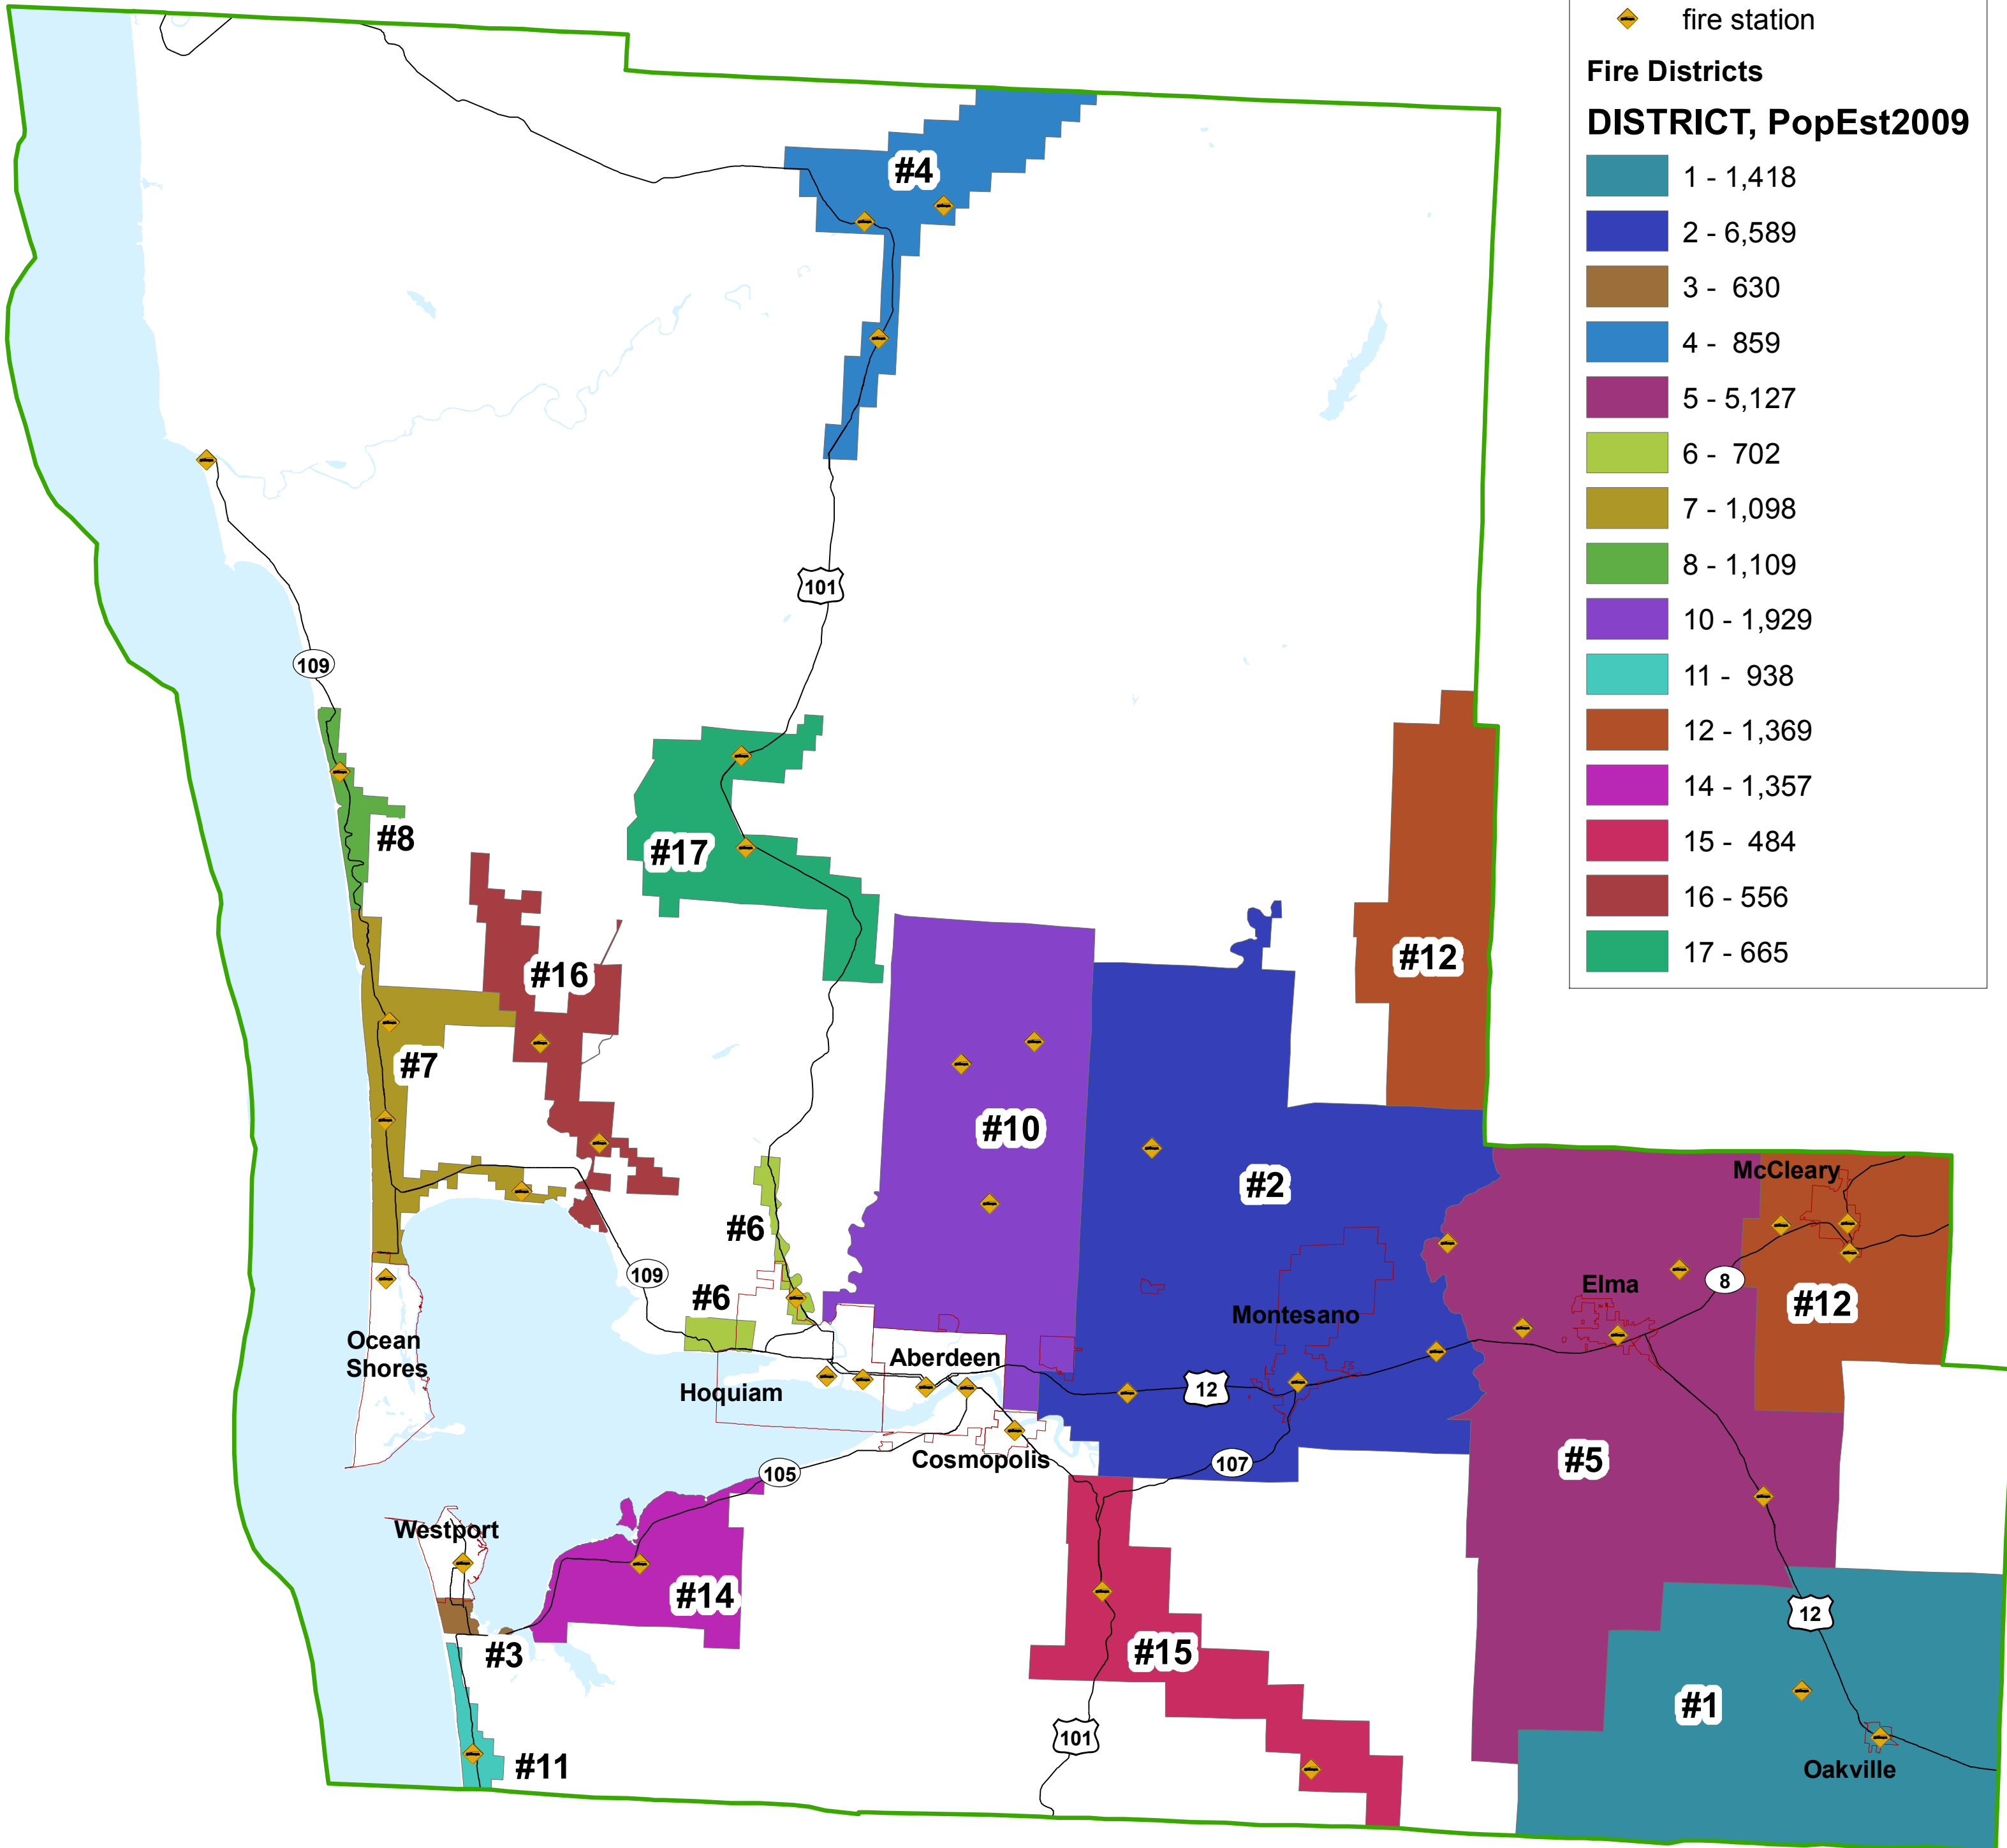

Grays Harbor Fire Districts

Legend

TYPE

◆ fire station

Fire Districts

DISTRICT, PopEst2009

1 - 1,418
2 - 6,589
3 - 630
4 - 859
5 - 5,127
6 - 702
7 - 1,098
8 - 1,109
10 - 1,929
11 - 938
12 - 1,369
14 - 1,357
15 - 484
16 - 556
17 - 665

Disclaimer:

This map is for planning purposes only. The Grays Harbor Council of Governments makes no representations as to the accuracy or fitness of the information for a particular purpose.

Population Estimate is from the WA Office of Financial Management
FireDist.mxd Jan2010tj