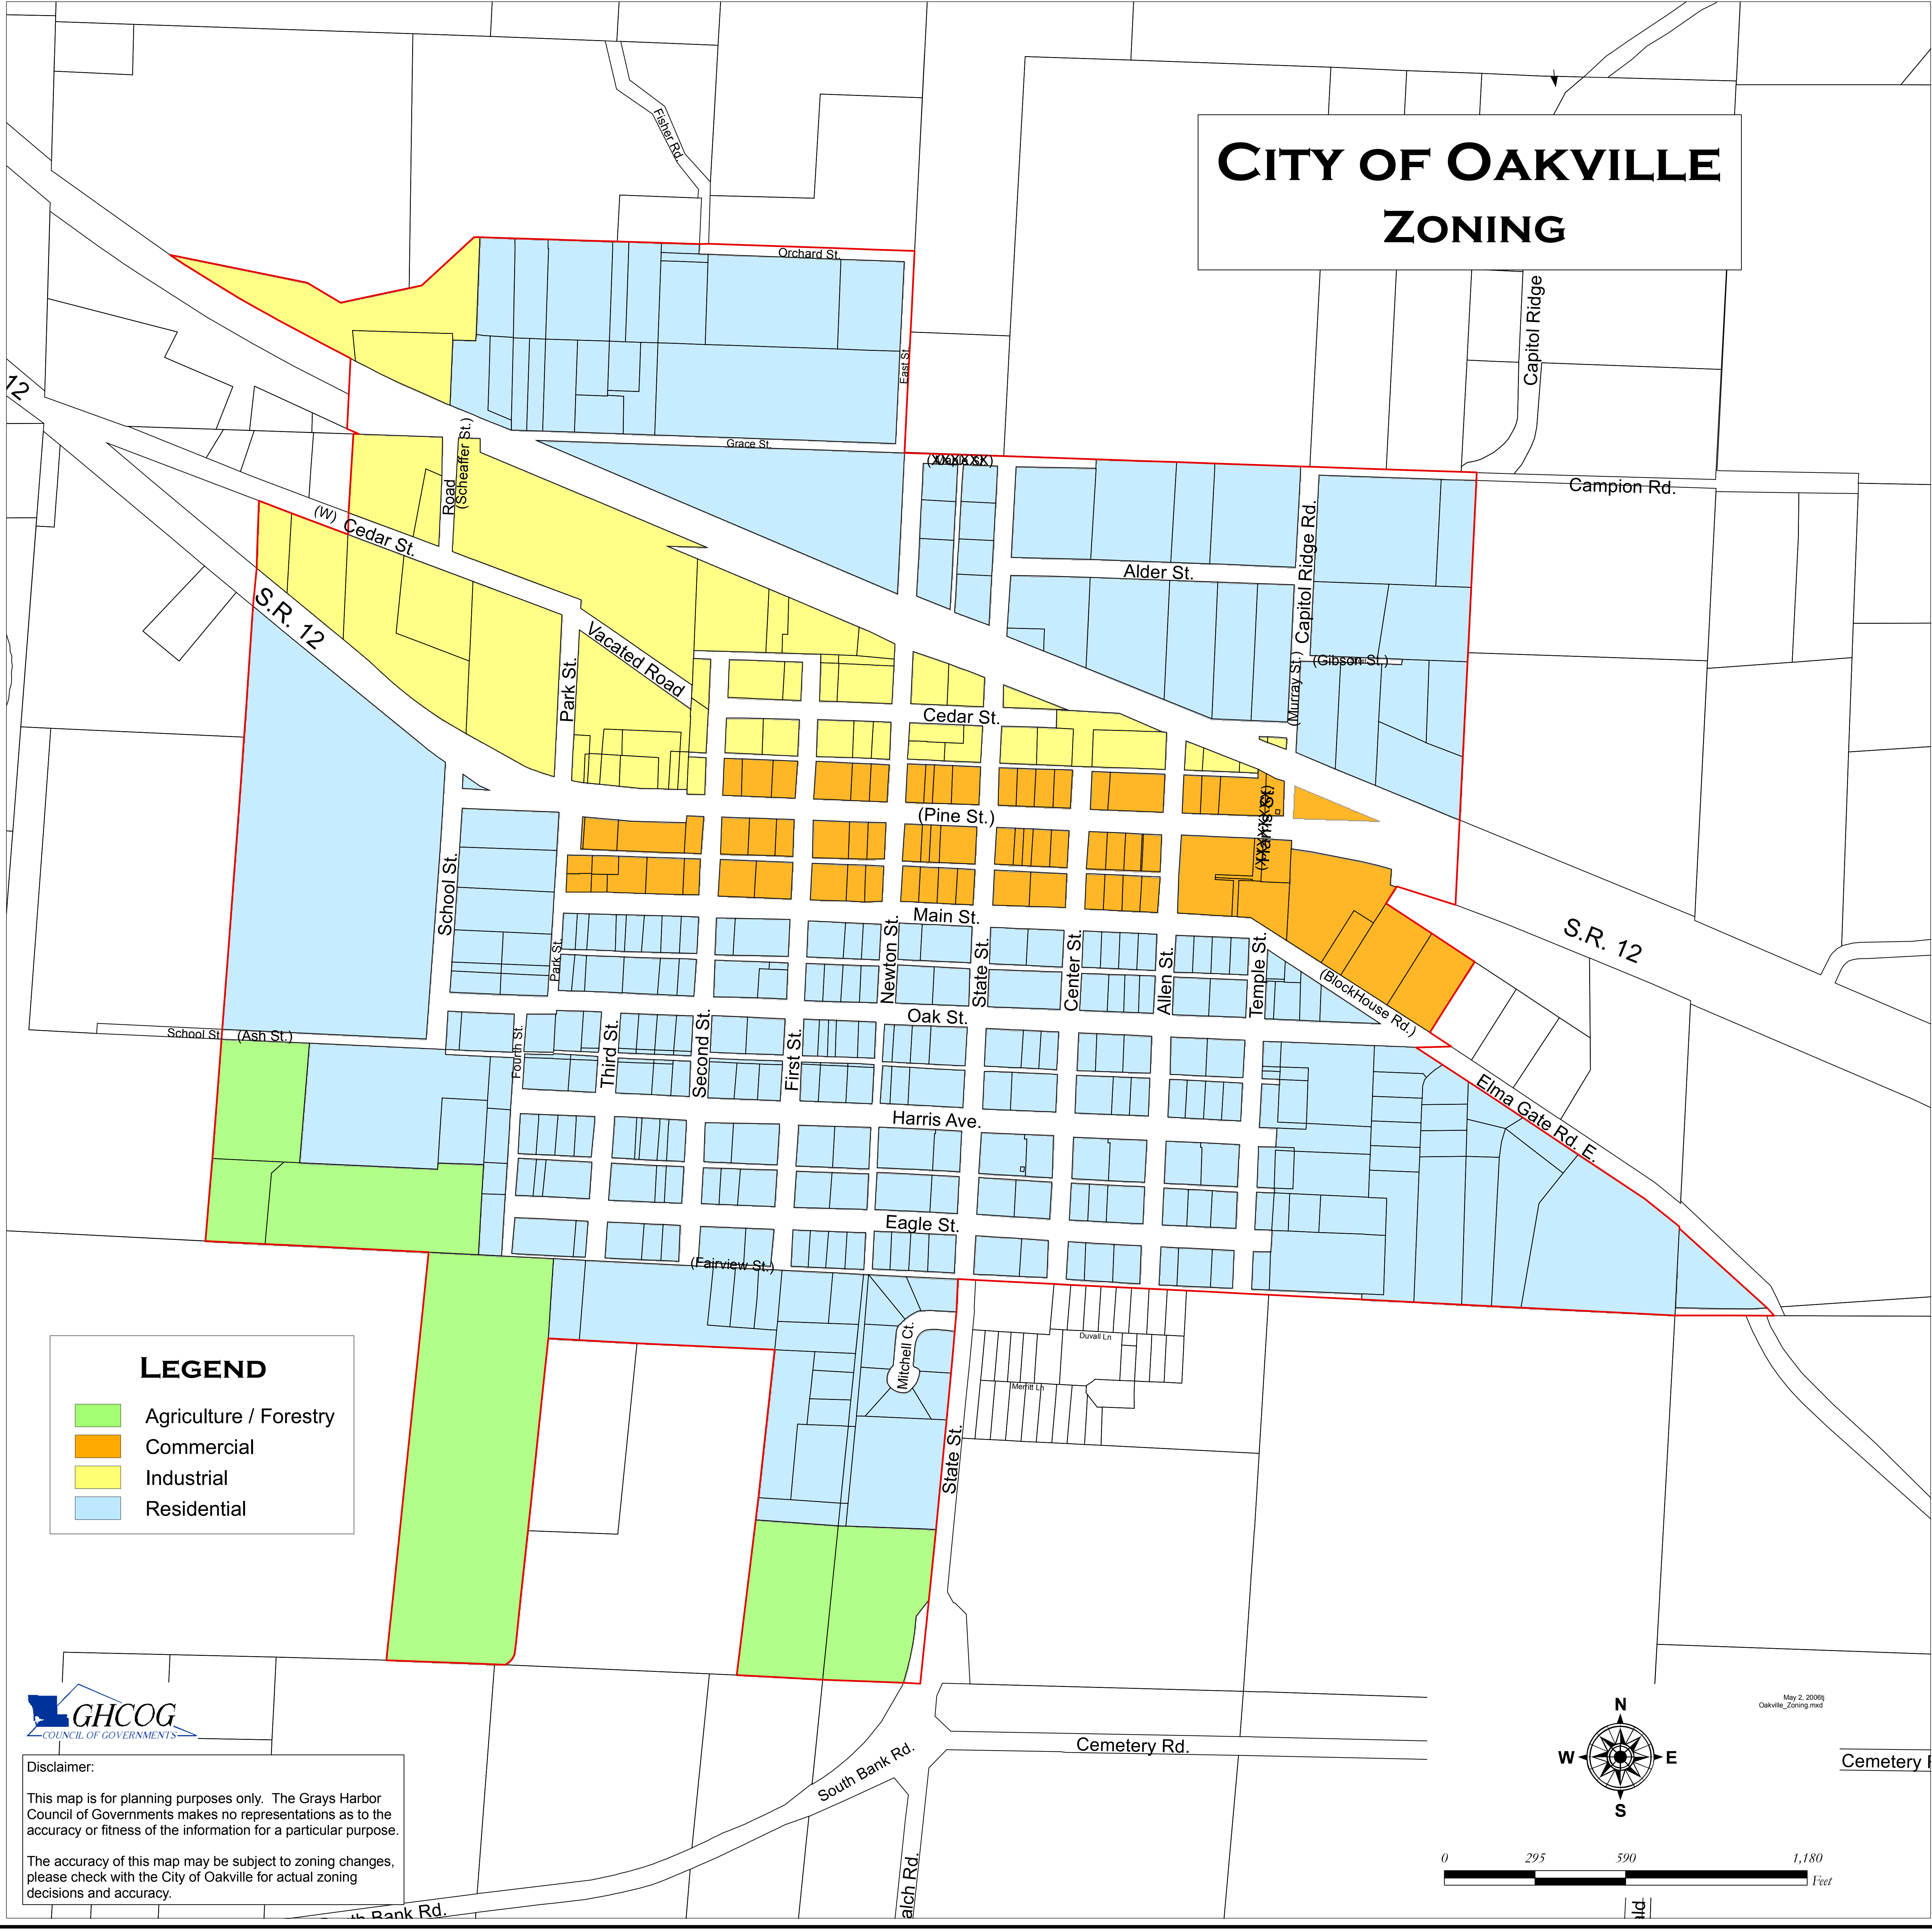

CITY OF OAKVILLE ZONING

LEGEND

- Agriculture / Forestry
- Commercial
- Industrial
- Residential

Disclaimer:
This map is for planning purposes only. The Grays Harbor Council of Governments makes no representations as to the accuracy or fitness of the information for a particular purpose.

The accuracy of this map may be subject to zoning changes, please check with the City of Oakville for actual zoning decisions and accuracy.

May 2, 2006
Oakville_Zoning.mxd

Cemetery